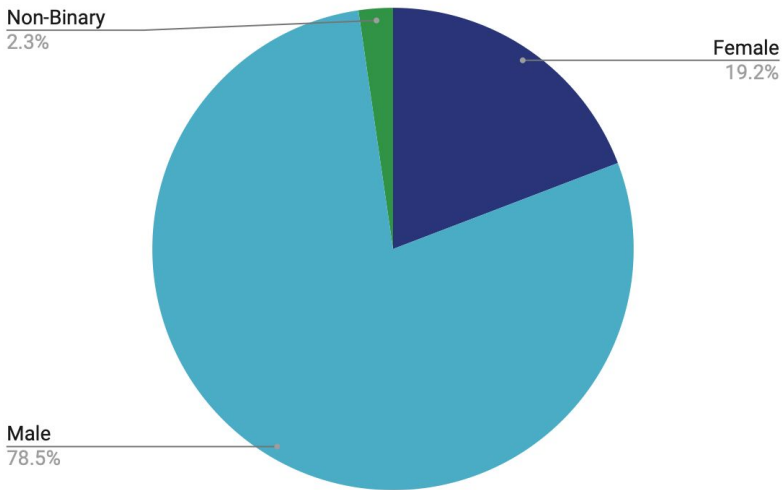

Students

Total Students Served	% Students w/ Multiple Enrollments	% Enrolled in Another District on Exit	% English Language Learner
130	37%	22%	*

% Special Education	% Talented and Gifted	% Section 504	% Economically Disadvantaged
33%	*	*	>95%

* <10 students or data unavailable

Staff

Teaching Staff	Support Staff	Administrators	Instructional Assistants
1.0	0.8	0.05	0.73

Gender Identities of Students Served