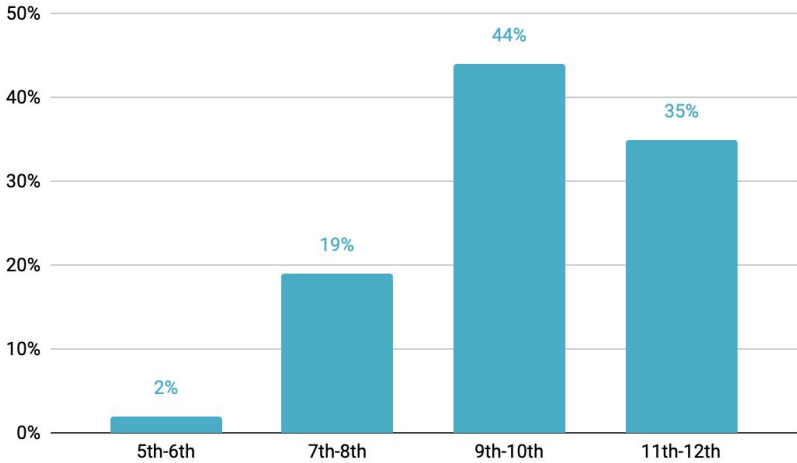

Student Demographics 2022-23

Grade Levels Served