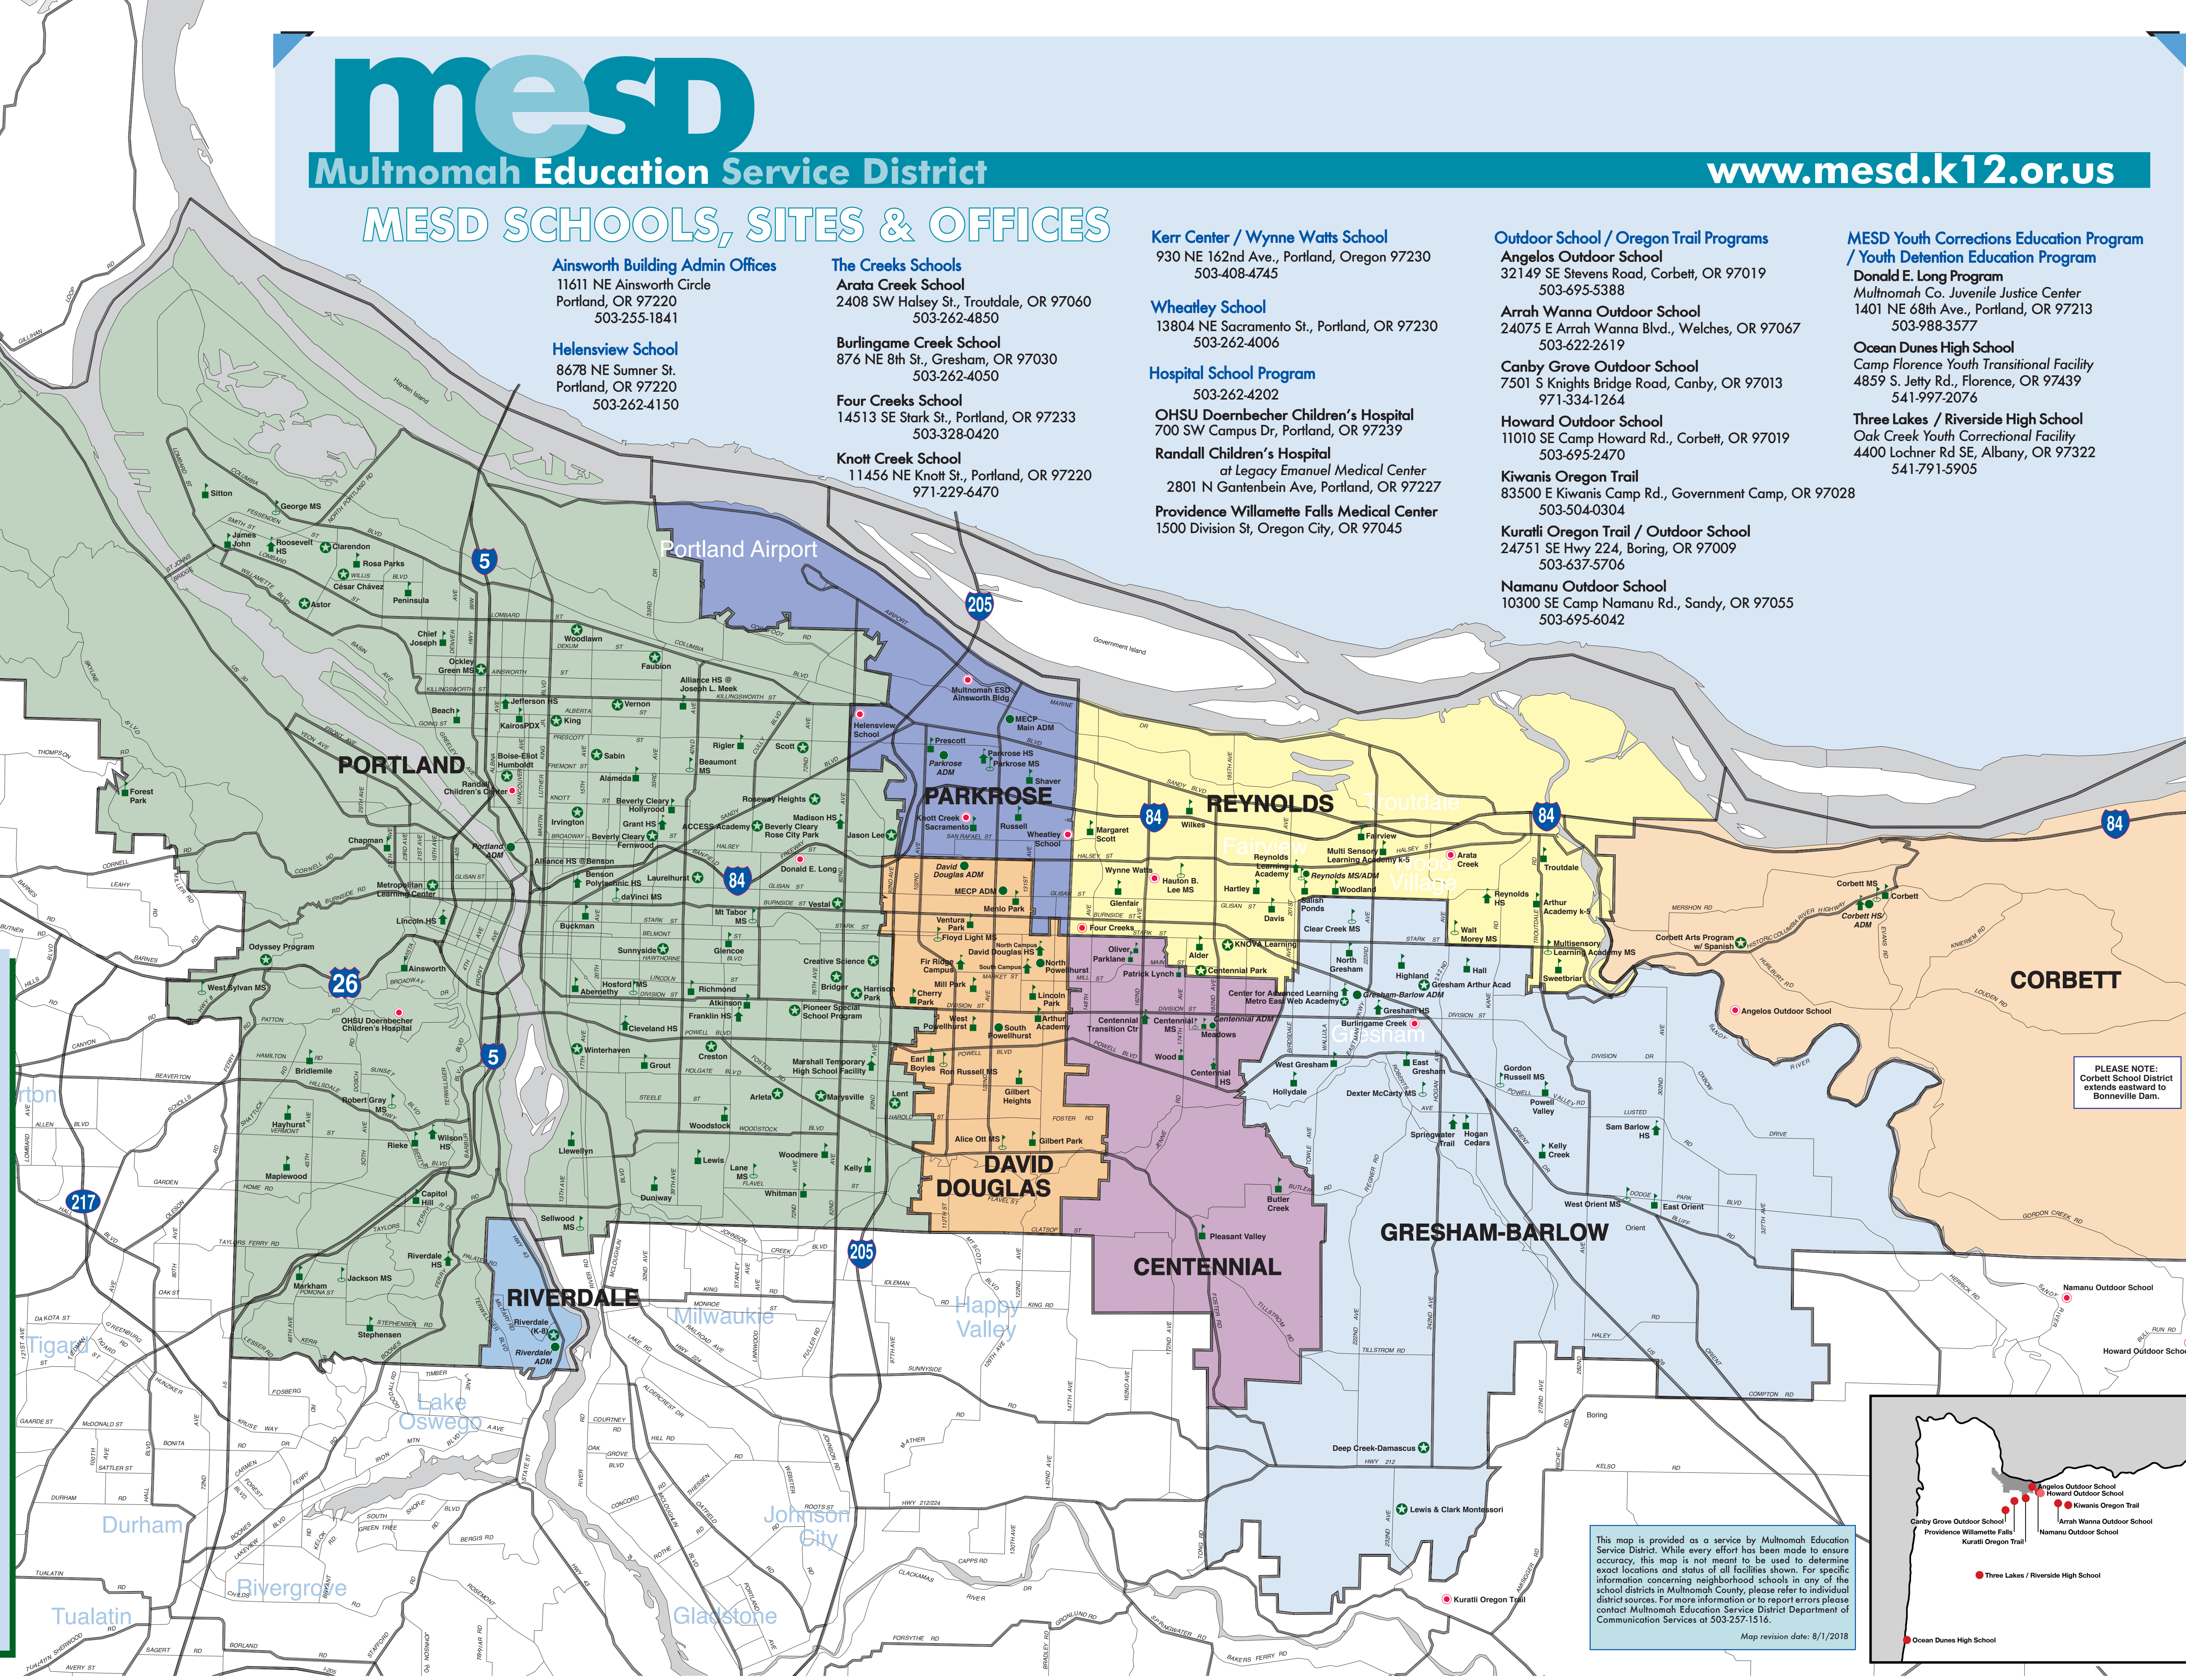

Randall Children's Hospital
at Legacy Emanuel Medical Center
2801 N Gantenbein Ave, Portland, OR 97227

Providence Willamette Falls Medical Center
1500 Division St, Oregon City, OR 97045

Outdoor School / Oregon Trail Programs
Angelos Outdoor School
32149 SE Stevens Road, Corbett, OR 97019
503-695-5388

Arrah Wanna Outdoor School
24075 E Arrah Wanna Blvd., Welches, OR 97067
503-622-2619

Canby Grove Outdoor School
7501 S Knights Bridge Road, Canby, OR 97013
971-334-1264

Howard Outdoor School
11010 SE Camp Howard Rd., Corbett, OR 97019
503-695-2470

Kiwanis Oregon Trail
83500 E Kiwanis Camp Rd., Government Camp, OR 97028
503-504-0304

Kurati Oregon Trail / Outdoor School
24751 SE Hwy 224, Boring, OR 97009
503-637-5706

Namanu Outdoor School
10300 SE Camp Namanu Rd., Sandy, OR 97055
503-695-6042

MESD Youth Corrections Education Program / Youth Detention Education Program

Donald E. Long Program
Multnomah Co. Juvenile Justice Center
1401 NE 68th Ave., Portland, OR 97213
503-988-3577

Ocean Dunes High School
Camp Florence Youth Transitional Facility
4859 S. Jetty Rd., Florence, OR 97439
541-997-2076

Three Lakes / Riverside High School
Oak Creek Youth Correctional Facility
4400 Lochner Rd SE, Albany, OR 97322
541-791-5905

PUBLIC SCHOOLS IN MULTNOMAH COUNTY

LEGEND
elementary school
middle school
high school
administrative buildings
multi-level schools
MESD facilities

PLEASE NOTE: Corbett School District extends eastward to Bonneville Dam.